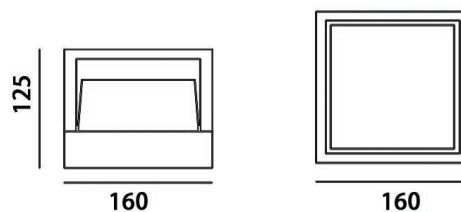

TECHNICAL DATA

TYPE

Professional LED for Exterior Lighting.

PRO	CRI ≥ 80	
IP54		L°
AC85-265V 50/60Hz		15,000h L70

Model:	Soft Topaz Cu
Format:	Squre
Location:	Exterior
Wattage:	12W
Materials:	Aluminium
Led Color:	3000K / 4000K / 6500K
Product Dimension:	160*160*125mm
IP Code:	54
Fixation:	Wall
CRI :	80
Lumen Output:	1200
Frequency:	50/60 Hz
Beam Angle:	L°

DIMENSION DRAW

OUTDOOR